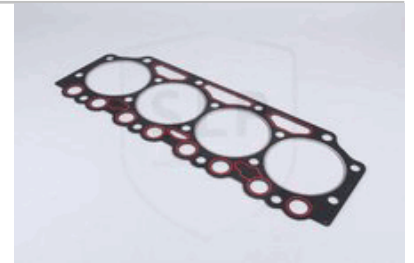

D5A-B TA, D5A-T, D5A-TA, TAD520GE, TAD520VE TAD530GE, TAD531GE,
TAD532GE, TD520GE, TD520VE Thick = 1,74 mm

CHS-337
11700337