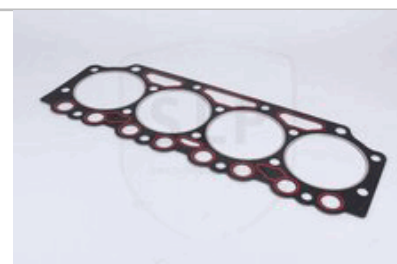

D5A-B TA, D5A-T, D5A-TA, TAD520GE, TAD520VE TAD530GE, TAD531GE,
TAD532GE, TD520GE, TD520VE Thick = 1,54 mm

CHS-335
11700335
20412582