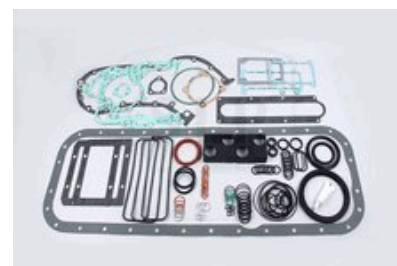

Conversion gasket sets engine overh / Kompletteringssetter motorrenov.

Suitable for / Passar till

AQAD40A, AQAD40B, AQD40A, MD40A, TAMD40A TAMD40B, TMD40A, TMD40B, TMD40C

Part No. / Best. nr
OE Ref. No. / OE Ref.

CS-349
876349
875634